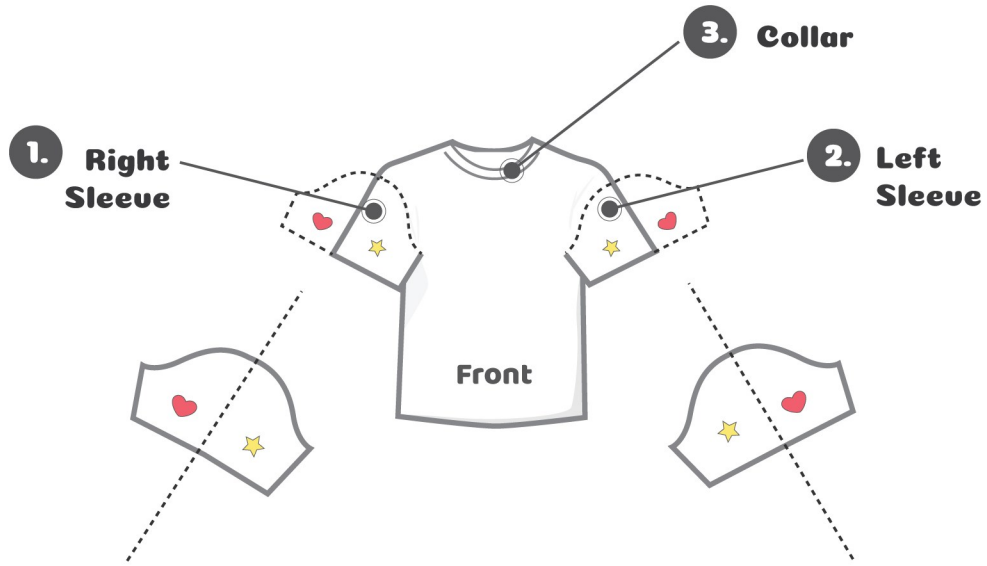

Product Name :
Men's T-Shirt

Product ID: **2161** Size: **2XL**

Front Side

Front Side

 **Designer:** _____

 <http://www.cowcow.com/yaas>

Product Name :
Men's T-Shirt

Product ID: **2161** Size: **2XL**

Back Side

Back Side

 **Designer:** _____

 <http://www.cowcow.com/yaas>

Product Name :
Men's T-Shirt

Product ID: **2161** Size: **2XL**

3. Collar

 Designer: _____