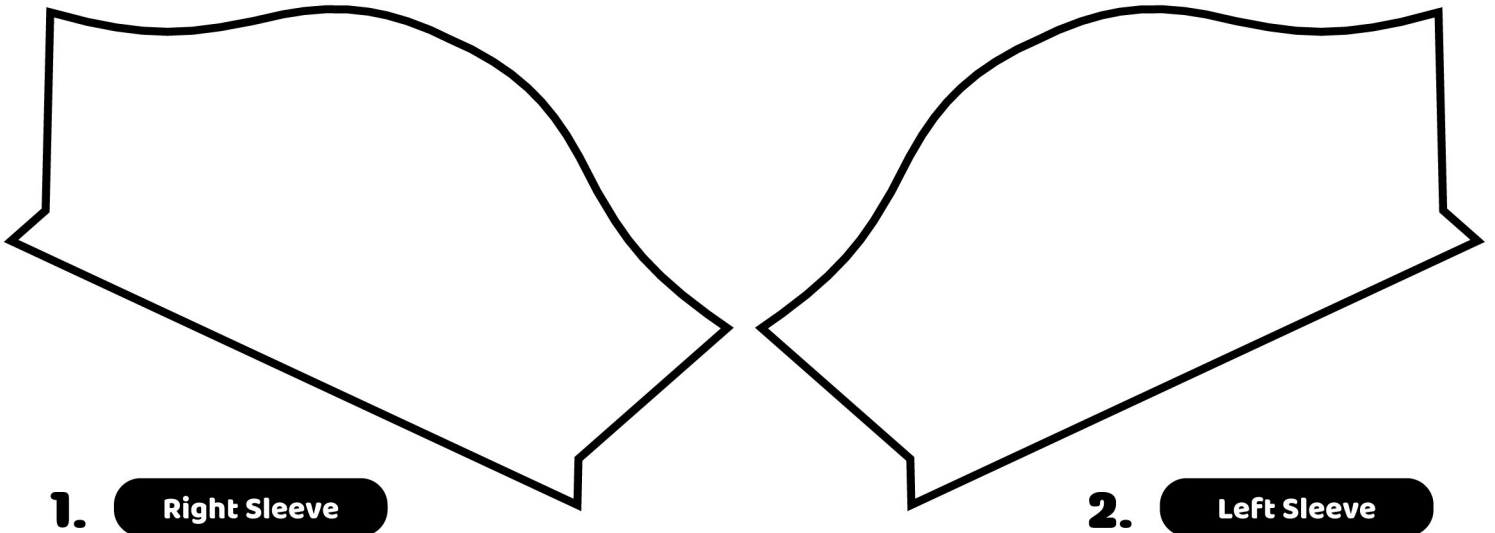

**Back Side**

**Back Side**

 **Designer:** \_\_\_\_\_

 <http://www.cowcow.com/yaas>

Product Name :  
**Men's T-Shirt**

Product ID: **2161**      Size: **XL**

**3. Collar**

 Designer: \_\_\_\_\_