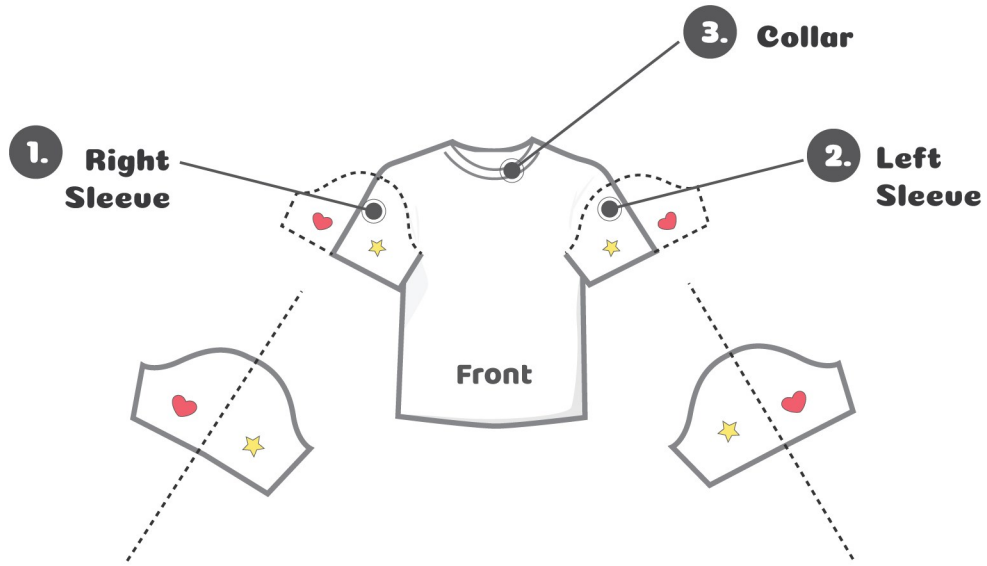

Product Name :  
**Men's T-Shirt**

Product ID: **2161**      Size: **XL**

**Front Side**

**Front Side**

 **Designer:** \_\_\_\_\_

 <http://www.cowcow.com/yaas>

Product Name :  
**Men's T-Shirt**

Product ID: **2161**      Size: **XL**

**Back Side**

**Back Side**

 **Designer:** \_\_\_\_\_

 <http://www.cowcow.com/yaas>

Product Name :  
**Men's T-Shirt**

Product ID: **2161**      Size: **XL**

**3. Collar**

 Designer: \_\_\_\_\_