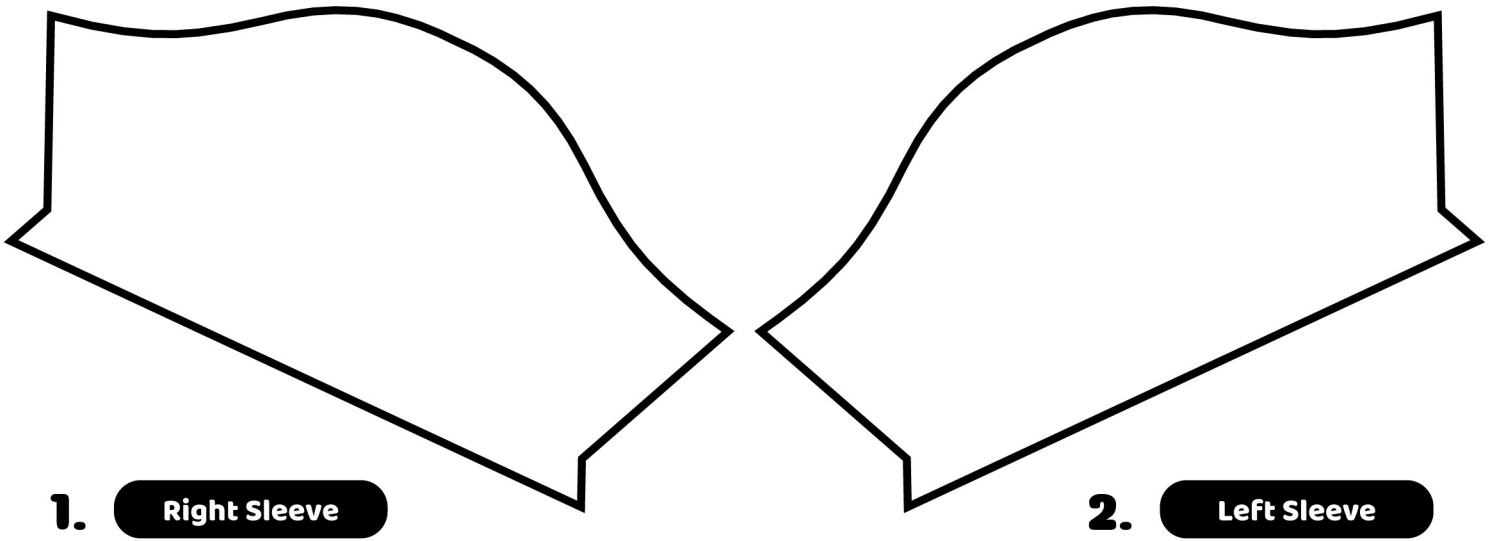

**Back Side**

**Back Side**

 **Designer:** \_\_\_\_\_

 <http://www.cowcow.com/yaas>

Product Name :  
**Men's T-Shirt**

Product ID: **2161**      Size: **L**

**3. Collar**

 Designer: \_\_\_\_\_