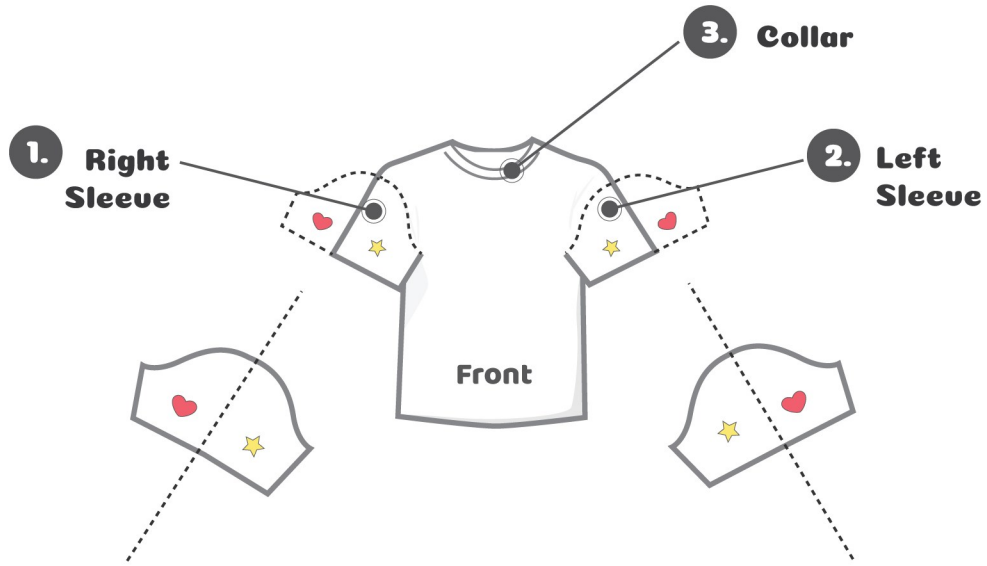

Product Name :  
**Men's T-Shirt**

Product ID: **2161**      Size: **L**

**Front Side**

**Front Side**

 **Designer:** \_\_\_\_\_

 <http://www.cowcow.com/yaas>

Product Name :  
**Men's T-Shirt**

Product ID: **2161**      Size: **L**

**Back Side**

**Back Side**

 **Designer:** \_\_\_\_\_

 <http://www.cowcow.com/yaas>

Product Name :  
**Men's T-Shirt**

Product ID: **2161**      Size: **L**

**3. Collar**

 Designer: \_\_\_\_\_