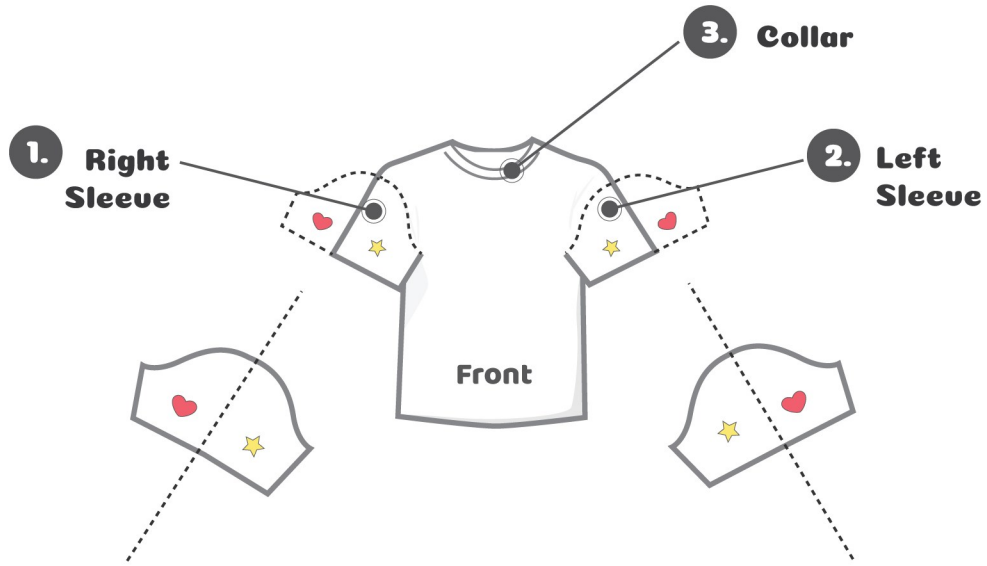

Product Name : **Kid's T-Shirt**

Product ID: **2159**

Kid Size: **12**

**Front Side**

**Front Side**

 Designer: \_\_\_\_\_

 <http://www.cowcow.com/yaas>

Product Name :  
**Kid's T-Shirt**

Product ID: **2159**

Kid Size: **12**

**Back Side**

**Back Side**

 Designer: \_\_\_\_\_

 <http://www.cowcow.com/yaas>

Product Name :  
**Kid's T-Shirt**

Product ID: **2159**      Kid Size: **12**

**1. Right Sleeve**

**2. Left Sleeve**

**3. Collar**