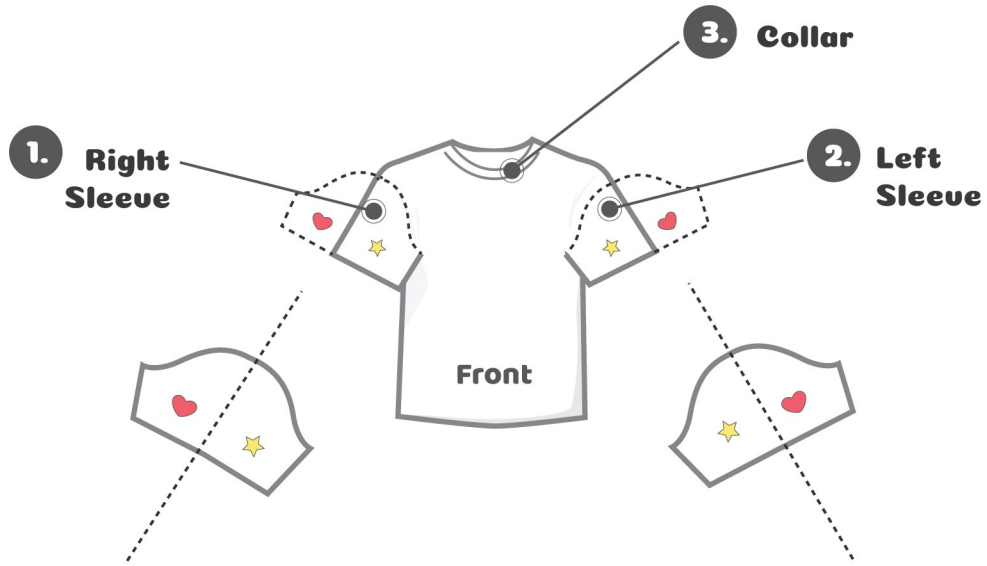

Product Name :  
**Kid's T-Shirt**

Product ID: **2159**

Kid Size: **2**

**Front Side**

**Front Side**

 **Designer:** \_\_\_\_\_

 <http://www.cowcow.com/yaas>

Product Name :  
**Kid's T-Shirt**

Product ID: **2159**

Kid Size: **2**

**Back Side**

**Back Side**

 Designer: \_\_\_\_\_

 <http://www.cowcow.com/yaas>

Product Name :  
**Kid's T-Shirt**

Product ID: **2159**      Kid Size: **2**