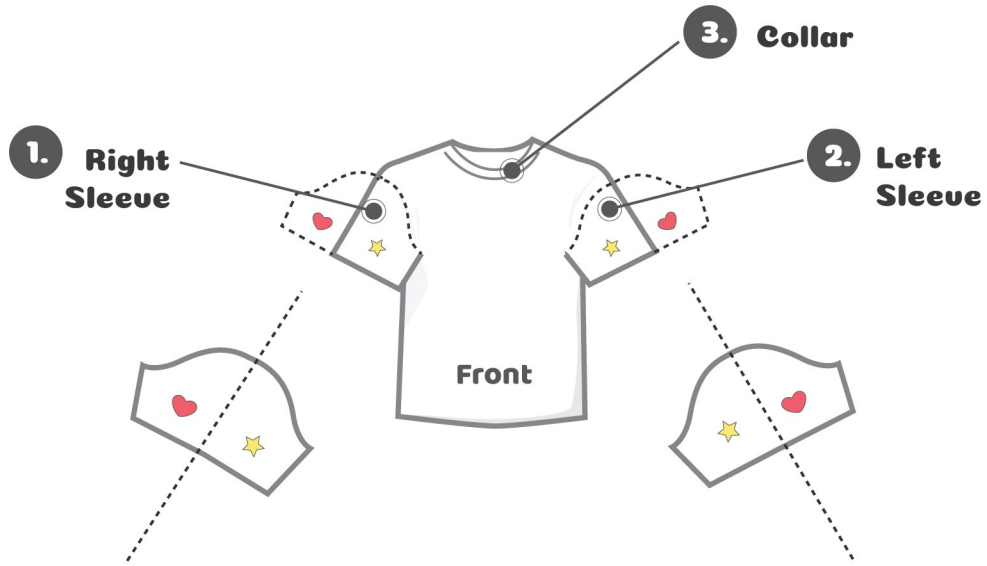

Product Name :  
**Kid's T-Shirt**

Product ID: **2159**

Kid Size: **7**

**Front Side**

**Front Side**

 **Designer:** \_\_\_\_\_

 <http://www.cowcow.com/yaas>

Product Name :  
**Kid's T-Shirt**

Product ID: **2159**      Kid Size: **7**

**Back Side**

**Back Side**

 Designer: \_\_\_\_\_

 <http://www.cowcow.com/yaas>

Product Name :  
**Kid's T-Shirt**

Product ID: **2159**      Kid Size: **7**

**1. Right Sleeve**

**2. Left Sleeve**

**3. Collar**